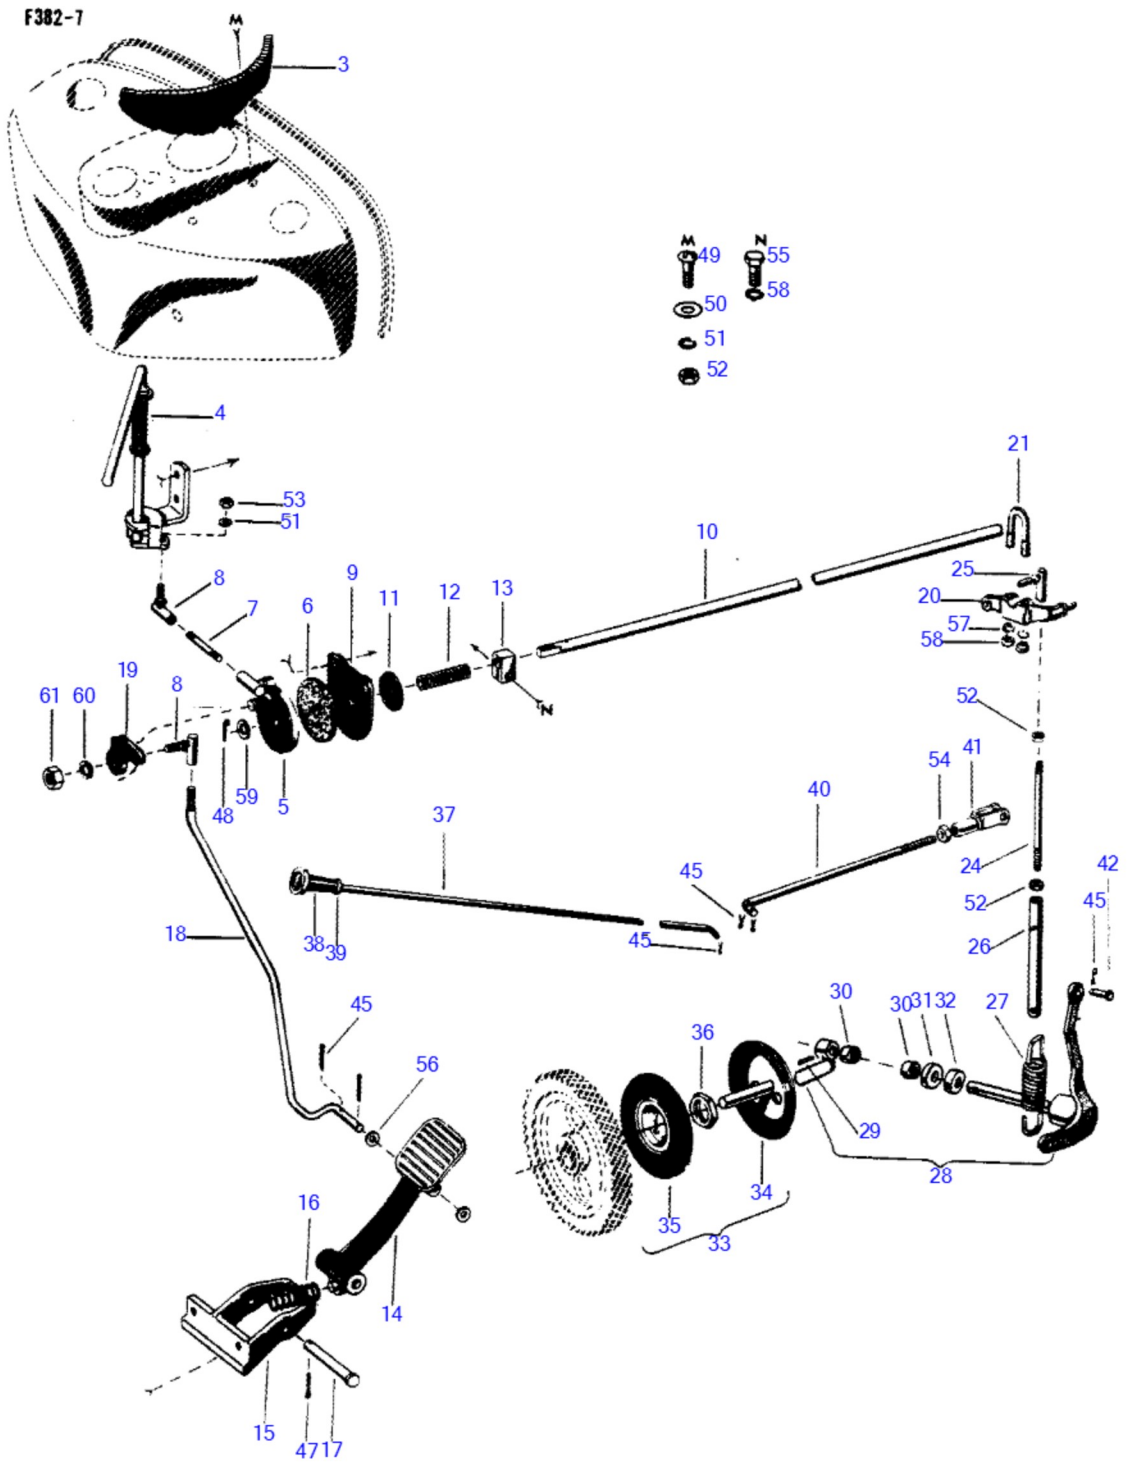

26

THROTTLE, CHOKE, GOVERNOR

1st Print

651 104 M94 (Issue 1) 4/68

Massey Ferguson
202 / 203 / 204 / 205 TRACTORS
THROTTLE, CHOKE, GOVERNOR

Item	Part Number	Qty	Description
			(USED TRACTOR SERIAL NO. 301194 AND UP) (202) *****
3	184833M1	1	Quadrant, Throttle, Lever
4	187867M91	1	(A) Lever Assembly, Throttle
	185089M91	1	(B) Lever Assembly, Throttle
5	184840M91	1	Plate Assembly, Throttle Lever
6	180713M2	1	Washer, Center (29/64 x 2-1/2 x 1/8" Cork)
7	180686M1	1	Rod, Throttle Linkage (1/4" NF x 2-1/4")
8	185356M1	2	Balljoint (1/4" - 28)
9	180724M91	1	Plate Assembly, Friction
10	184844M1	1	Rod, Throttle
11	180714M1	1	Washer, Thrust (15/32 x 1-1/2 x 7/64")
12	180689M1	1	Spring, Throttle Rod
13	180710M1	1	Clamp, Spring Retaining
14	184839M1	1	Pedal, Foot Throttle
15	184837M1	1	Support, Foot Pedal
16	184838M1	1	Spring
17	195610M1	1	Pin (3/8 x 3-1/16" Clevis)
18	184832M1	1	Rod, Foot Throttle Linkage
19	184843M1	1	Arm, Throttle Connecting
20	181536M1	1	Rocker, Governor Linkage
21	181537M1	1	"U" Bolt, Rod To Rocker
24	181567M1	1	Rod, Governor Lever Arm
25	187688M1	1	Balljoint (1/4" NF, 1-7/32" Long)
26	180093M1	1	Plunger, Control
27	180088M1	1	Spring, Plunger To Lever
28	1750211M91	1	Lever and Shaft Assembly
29	11943X	1	Pin, Rocker Shaft (5/32 x 3/4" Groove)
30	1750100M1	1	Bearing, Lever
31	1750108M1	1	Seal, Rockershaft (7/16 x 1 x 3/8")
32	1750103M1	1	Seal, Rocker Arm (7/16 x 1 x 1/4" Felt)
33	1002849M91	1	Governor Assembly
34	1002867M91	1	Cup and Shaft Assembly
35	1002785M91	1	Driver Assembly, Governor (Order 1002849M91)
36	1500098M1	1	Nut, Lock, Governor Driver
37	193302M91	1	Rod Assembly, Choke Control
38	193346M1	1	Knob, Choke Rod
39	358990X1	1	Nut (#10 - 32 Hex.)
40	181534M2	1	Rod, Carbureter To Governor
41	195551M1	1	Clevis, Rod End
42	354187X1	1	Pin (1/4 x 43/64" Clevis)
45	354039X1	AR	Pin (1/16 x 1/2" Cotter)
47	354059X1	AR	Pin (1/8 x 1" Cotter)
48	354057X1	AR	Pin (1/8 x 3/4" Cotter)
49	353990X1	AR	Screw (1/4 x 3/4" NC, Pan Hd.Sltd)
50	353754X1	AR	Washer (9/32 x 5/8 x 1/16" Flat)
51	353441X1	AR	Washer (1/4" Lock)
52	355564X1	AR	Nut (1/4" NC, Hex.)
53	353919X1	AR	Nut (1/4" NF, Half Hex.)
54	353918X1	AR	Nut (1/4" NF, Hex.)
55	354390X1	AR	Bolt (5/16 x 15/16" NF, Hex.)
56	353755X1	AR	Washer (11/32 x 11/16 x 5/64" Flat)
57	353446X1	AR	Washer (5/16" Lock)
	353916X1	AR	Nut (5/16" NF, Hex.)
59	353757X1	AR	Washer (15/32 x 59/64 x 1/16" Flat)
60	353432X1	AR	Washer (7/16" Lock)
61	353426X1	AR	Nut (7/16" NF, Hex.)